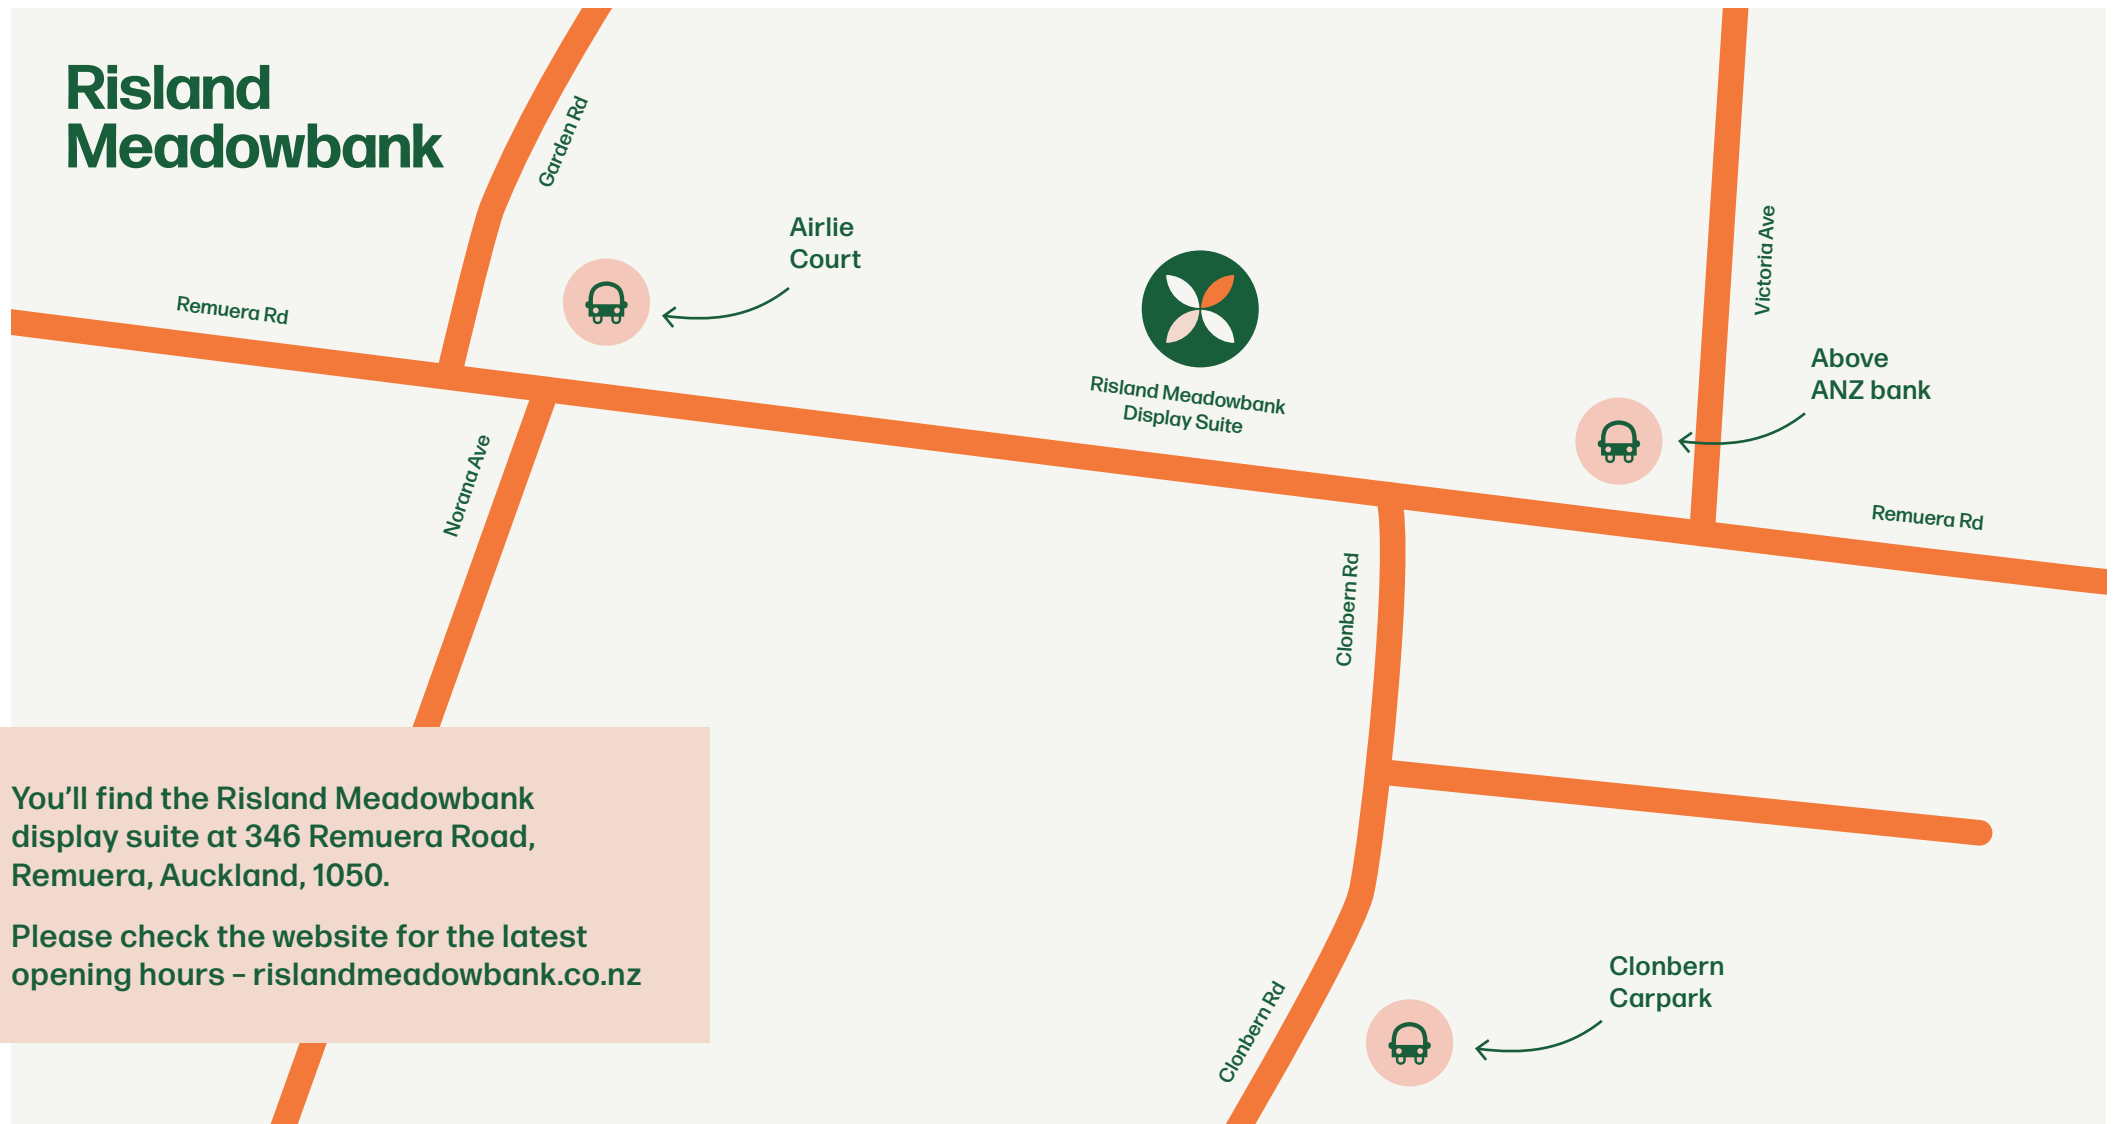

# Risland Meadowbank

You'll find the Risland Meadowbank display suite at 346 Remuera Road, Remuera, Auckland, 1050.

Please check the website for the latest opening hours - [rislandmeadowbank.co.nz](http://rislandmeadowbank.co.nz)

## Clonbern Carpark

Enter at 10 Clonbern Road, Remuera.  
Free - 1 hour maximum.

## Above ANZ bank

Located above the ANZ bank and situated on the corner of Remuera Road and Victoria Avenue. Managed by Parkables - \$1 per hour.

## Airlie Court

Located on top of Airlie Court, on the corner of Remuera Road and Garden Road. The entrance to the car park is accessible from Garden Road.  
Free - 2 hours maximum.